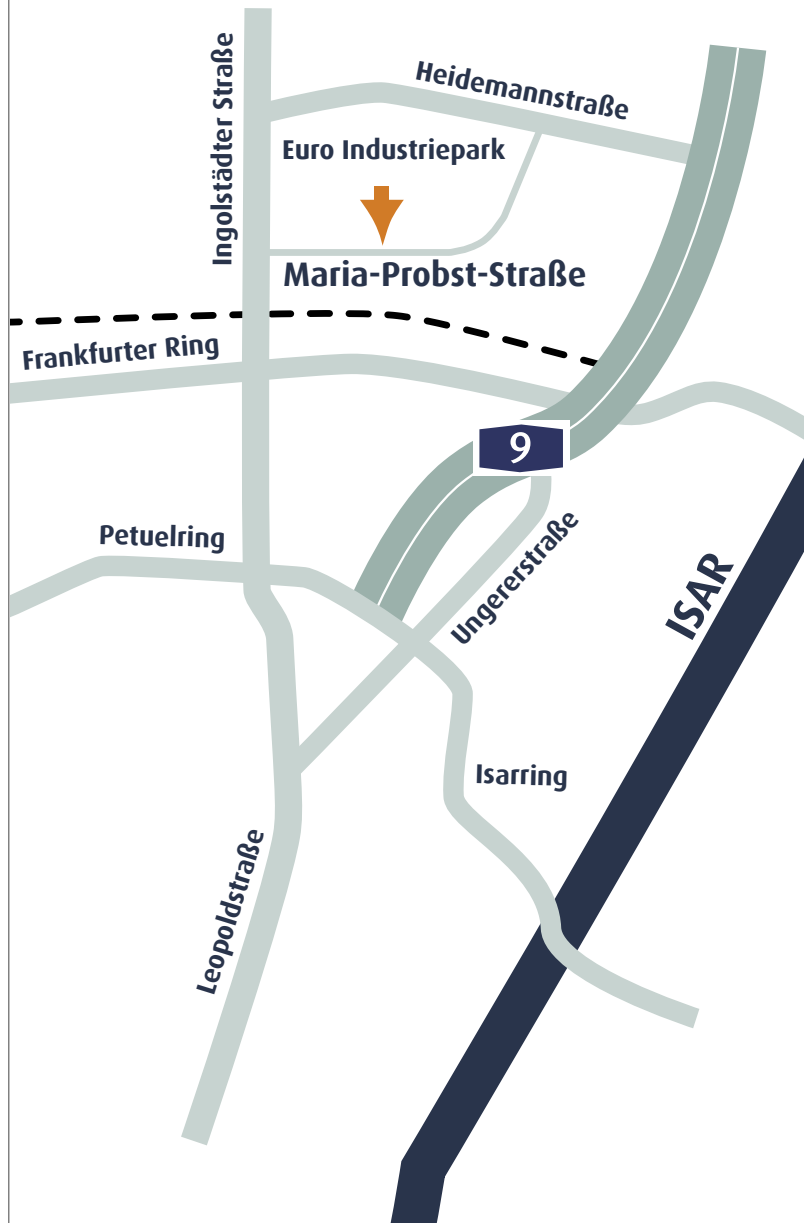

Munich Headquarters

Directions by road financial.com AG

Via public transport

From Munich airport (Franz Josef Strauss), travel by taxi is the easiest and fastest way to reach the Euro industrial park. The journey time is between 20 and 30 minutes (depending on traffic).

From Munich central station, travel by taxi is again the best solution. The journey time is between 15 and 20 minutes (depending on the traffic).

By car

All motorways heading in the direction of Munich lead to the A99 ring road. From this you need to take the A9 towards the city centre.

Leave the A9 at the Freimann exit and turn right into the road named Heidemannstrasse.

Follow signposts towards the Euro industrial park. Turn left at the second set of traffic lights (after about 600 m) into the road named Maria-Probst-Strasse. The financial.com building is located approximately 1 kilometre further on, on the right hand side, next to the Hess furniture store. Ample parking is available.